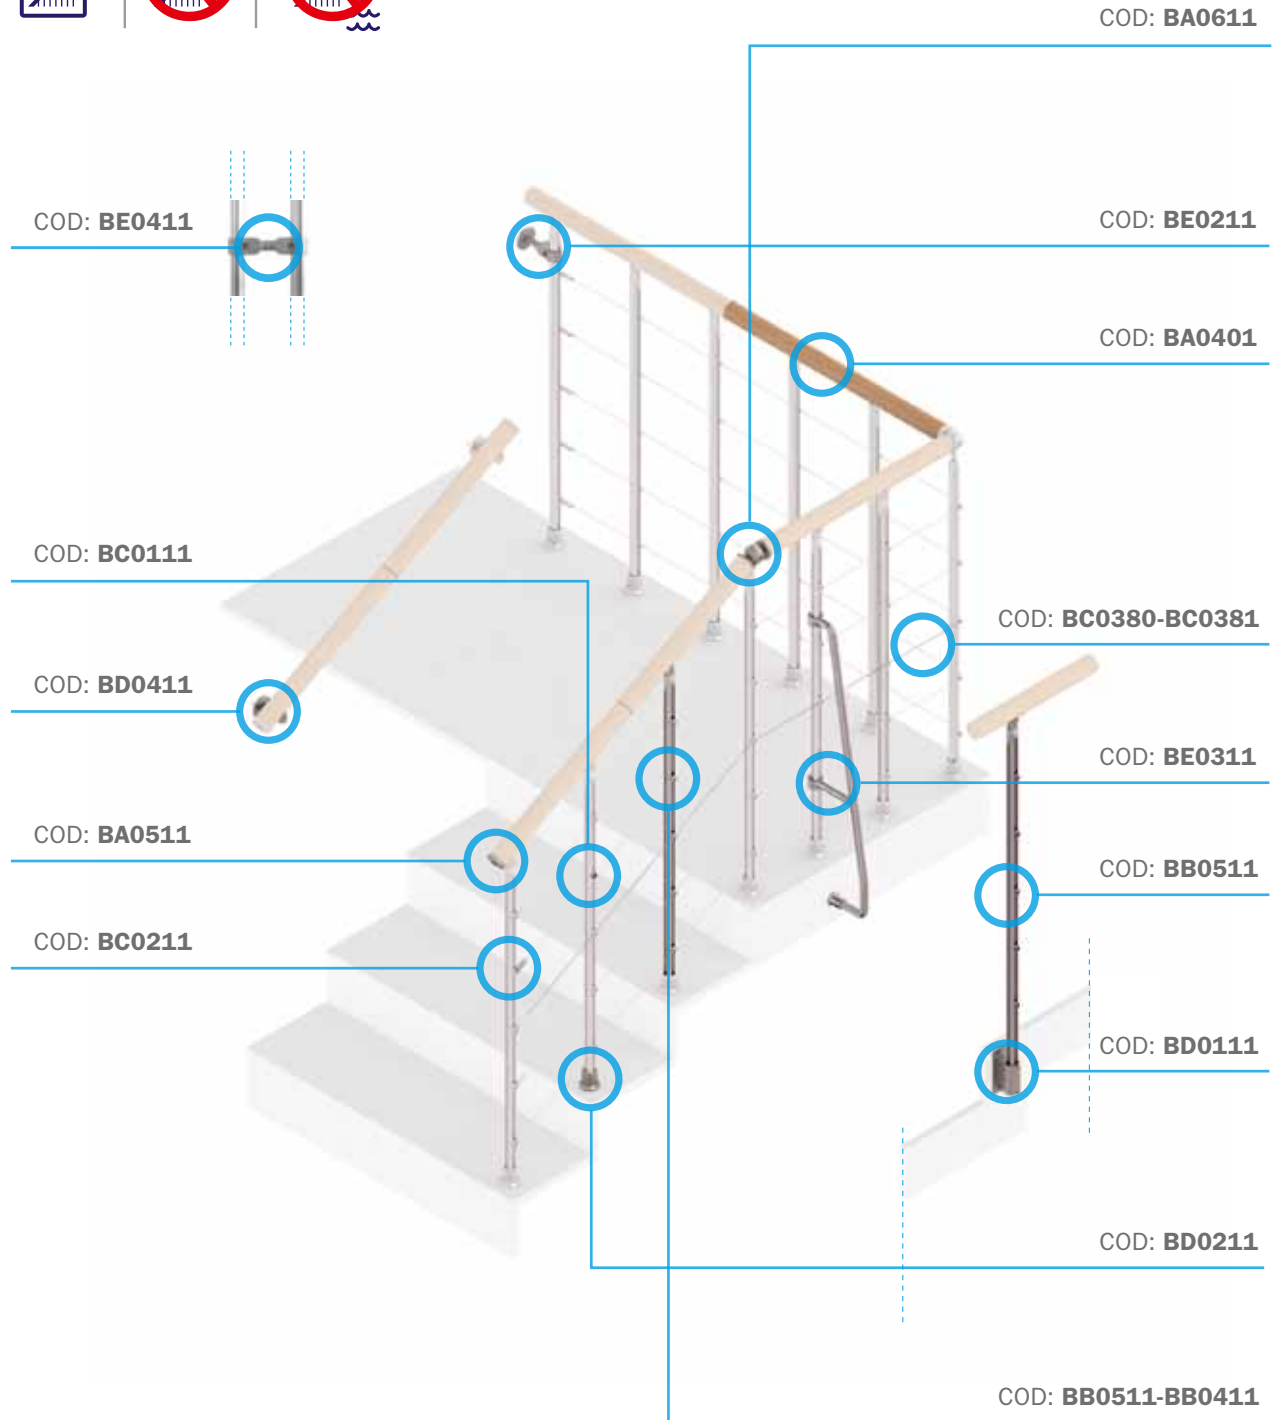

NIK

NIK_Railing characterized by round-section silver-colored aluminium balusters joined with stainless steel cables.